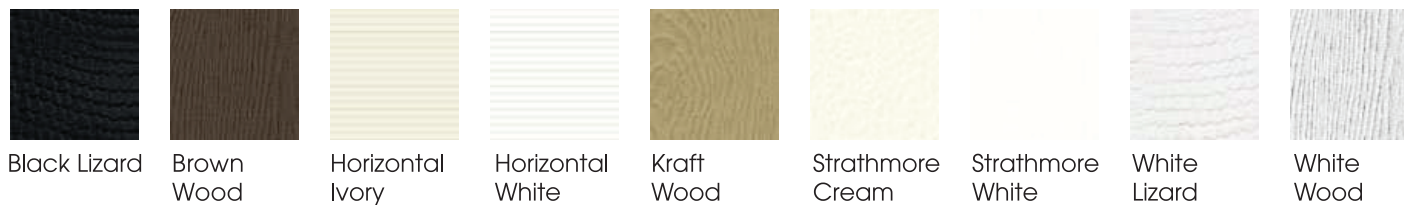

AREN

party printers, inc.

PAPER COLORS

CHROMA

DISTINCTIVE

GLITTER

LINEN

Black

Eggshell

Espresso

Ivory

Patriot
Blue

Pearl
Cream

Pearl
Gold

Red

Slate

White

METALLIC

Gloss Gold

Gloss Silver

Silver

New Gold

NEON

Green

Lime

Navy

Super Gold

Old Gold

Opal

Orange

Onyx

Plum